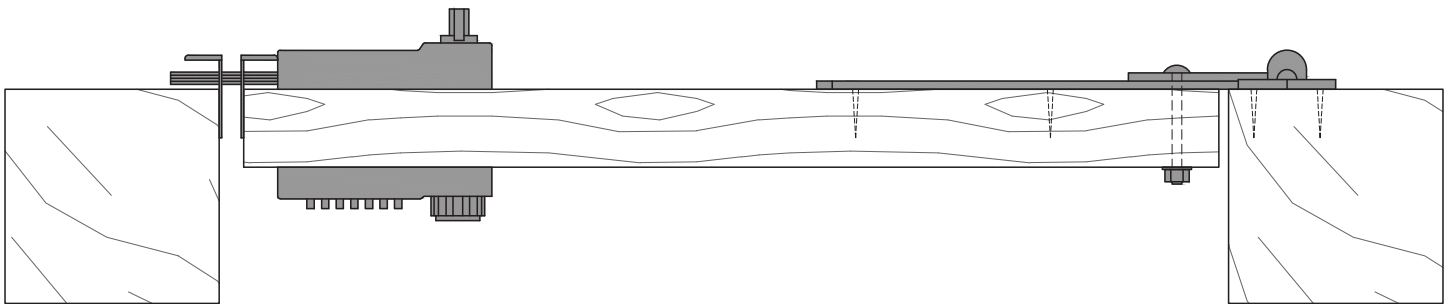

COMBINATION LOCK (RIGHT HAND INSTALLATIONS)

FLUSH ON THE OUTSIDE

INSTALLED IN CENTER OF OPENING

FLUSH ON THE INSIDE

**SNUG COTTAGE HARDWARE
3000 RAVENSWOOD ROAD
MARYSVILLE, MI 48040**

**Phone (800) 637-5427
info@snugcottagehardware.com**