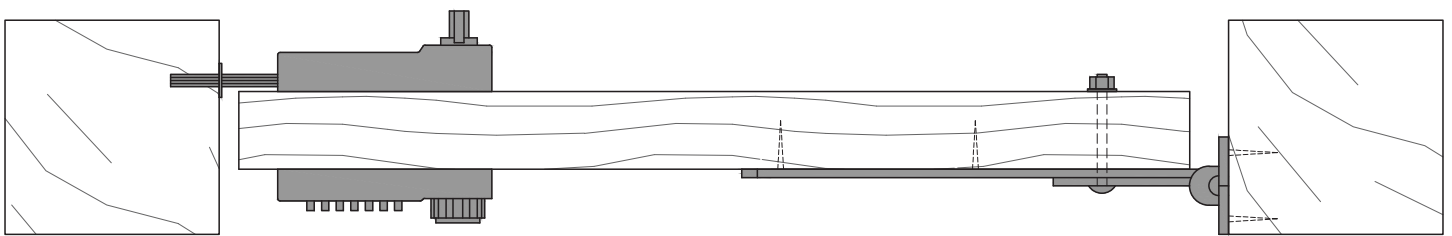

COMBINATION LOCK (RIGHT HAND INSTALLATIONS)

FLUSH ON THE OUTSIDE

INSTALLED IN CENTER OF OPENING

FLUSH ON THE INSIDE

**SNUG COTTAGE HARDWARE
3000 RAVENSWOOD ROAD
MARYSVILLE, MI 48040**

**Phone (800) 637-5427
info@snugcottagehardware.com**