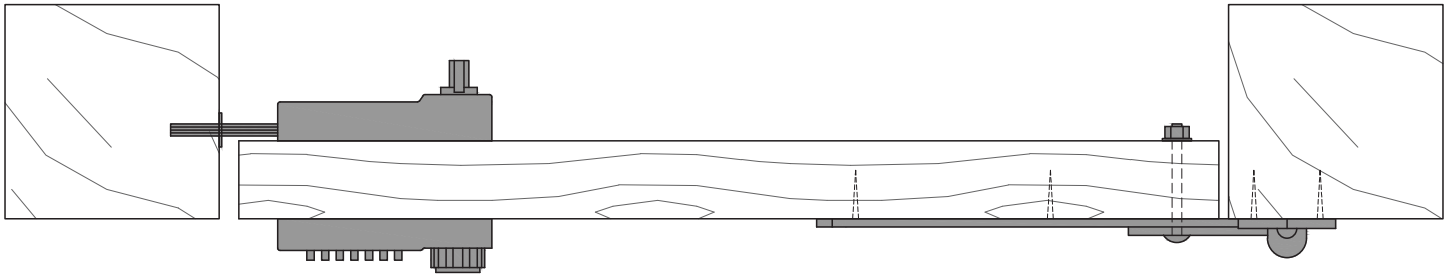

COMBINATION LOCK (RIGHT HAND INSTALLATIONS)

FLUSH ON THE OUTSIDE

INSTALLED IN CENTER OF OPENING

FLUSH ON THE INSIDE

**SNUG COTTAGE HARDWARE
3000 RAVENSWOOD ROAD
MARYSVILLE, MI 48040**

**Phone (800) 637-5427
info@snugcottagehardware.com**